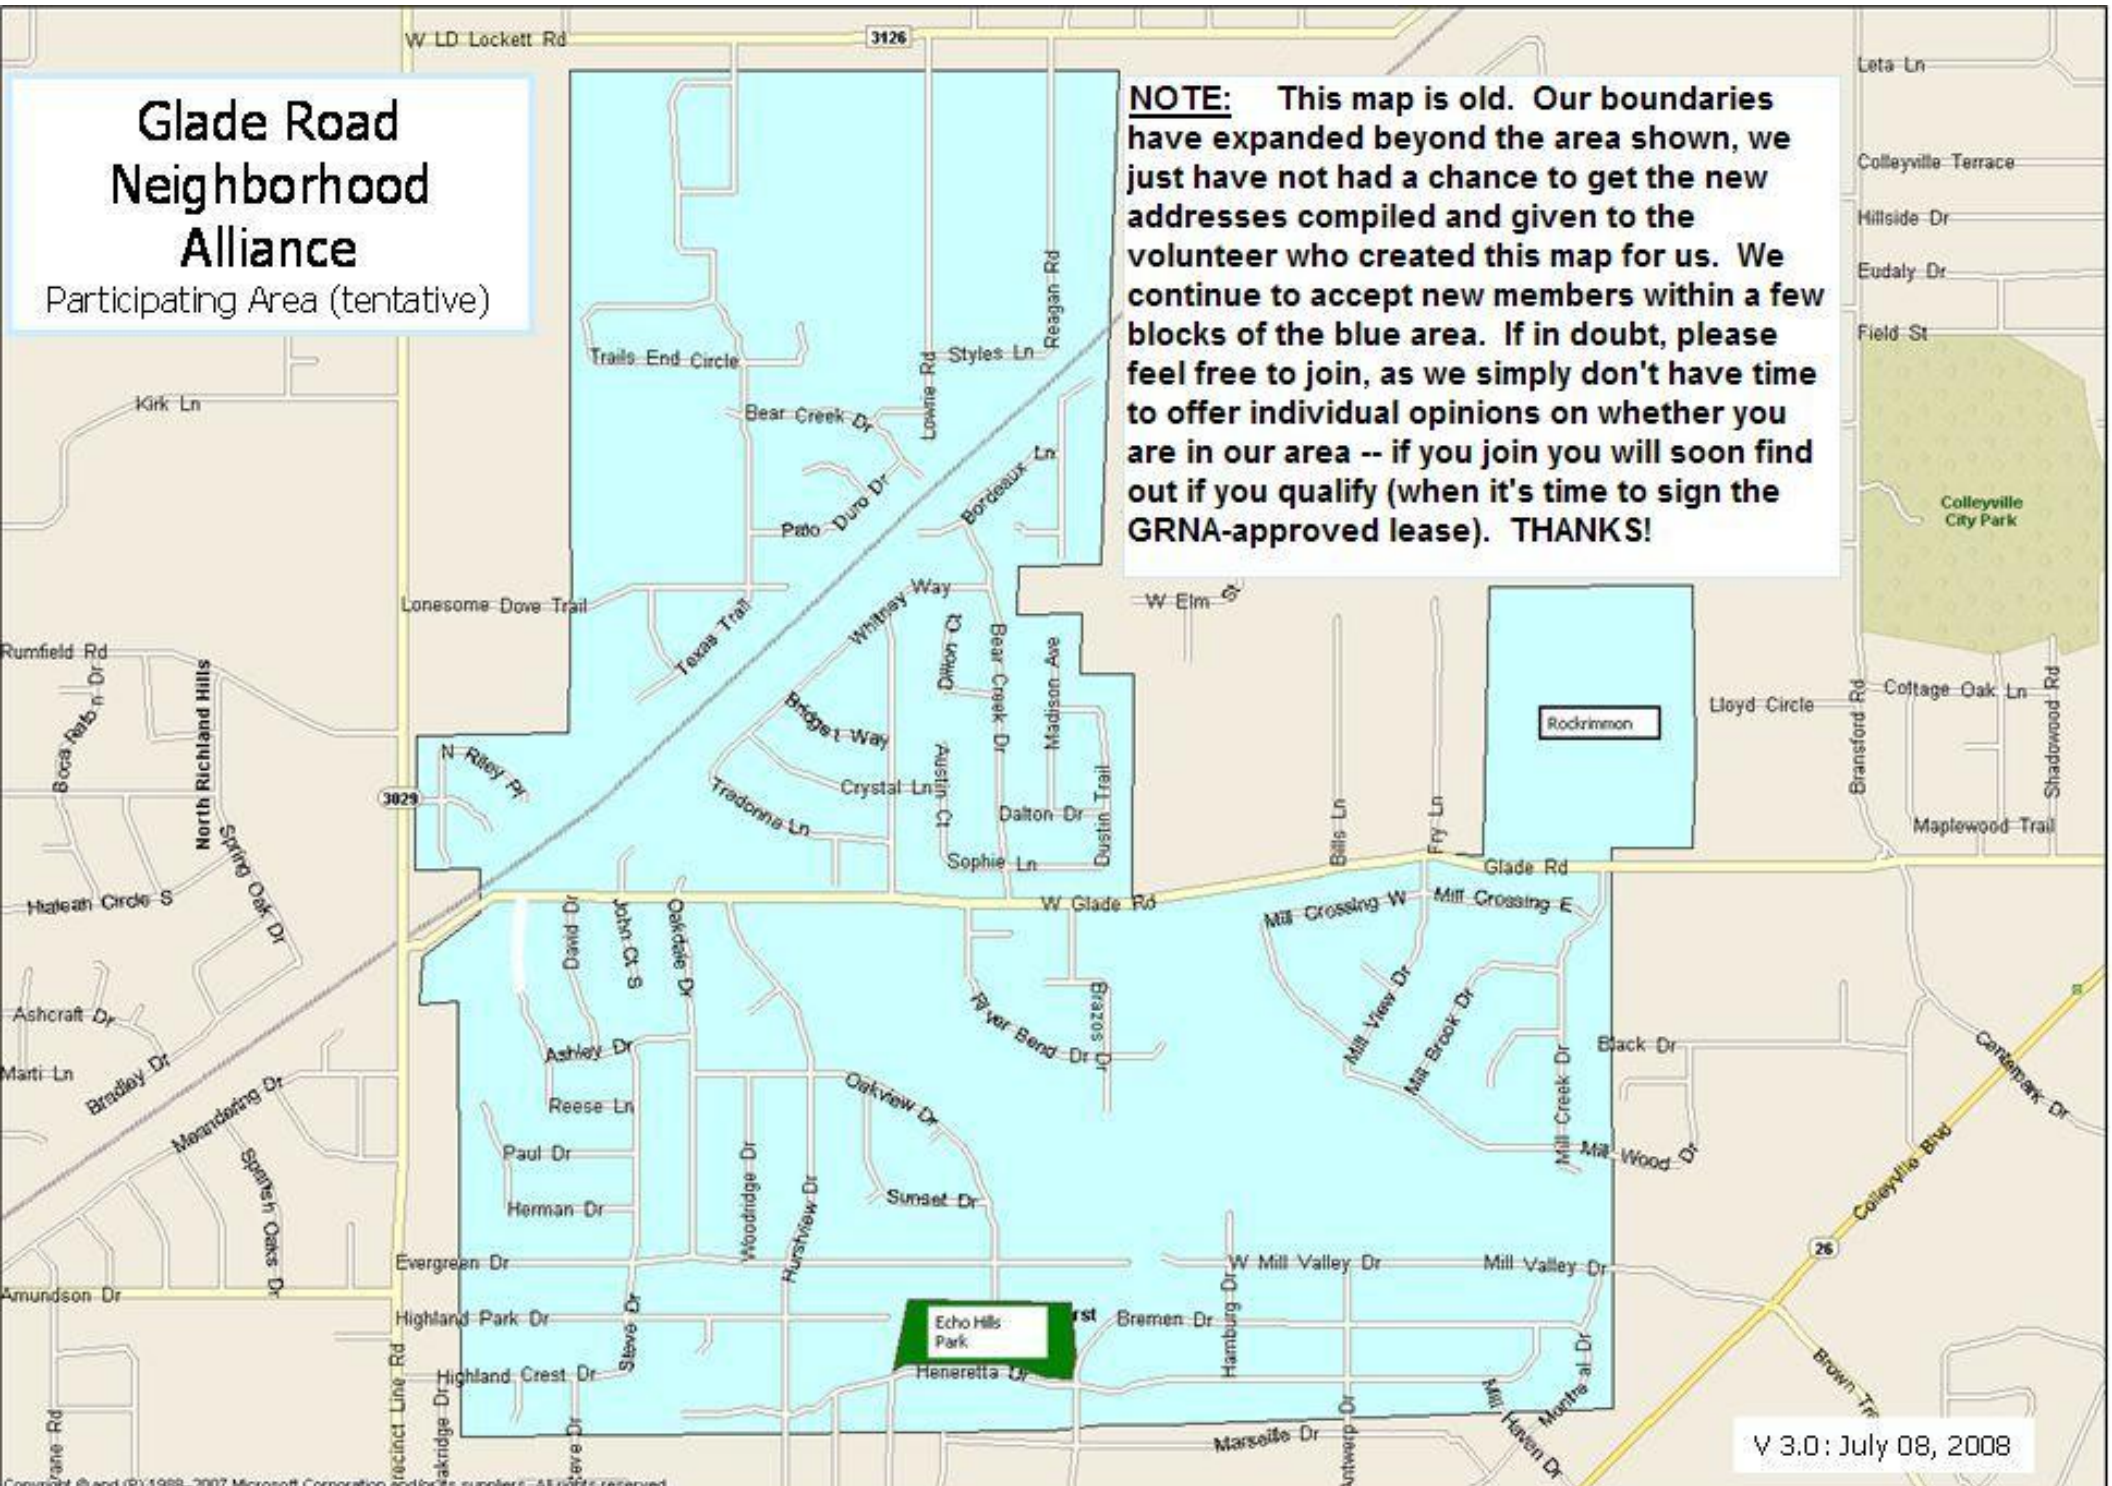

Glade Road Neighborhood Alliance

Participating Area (tentative)

NOTE: This map is old. Our boundaries have expanded beyond the area shown, we just have not had a chance to get the new addresses compiled and given to the volunteer who created this map for us. We continue to accept new members within a few blocks of the blue area. If in doubt, please feel free to join, as we simply don't have time to offer individual opinions on whether you are in our area -- if you join you will soon find out if you qualify (when it's time to sign the GRNA-approved lease). THANKS!